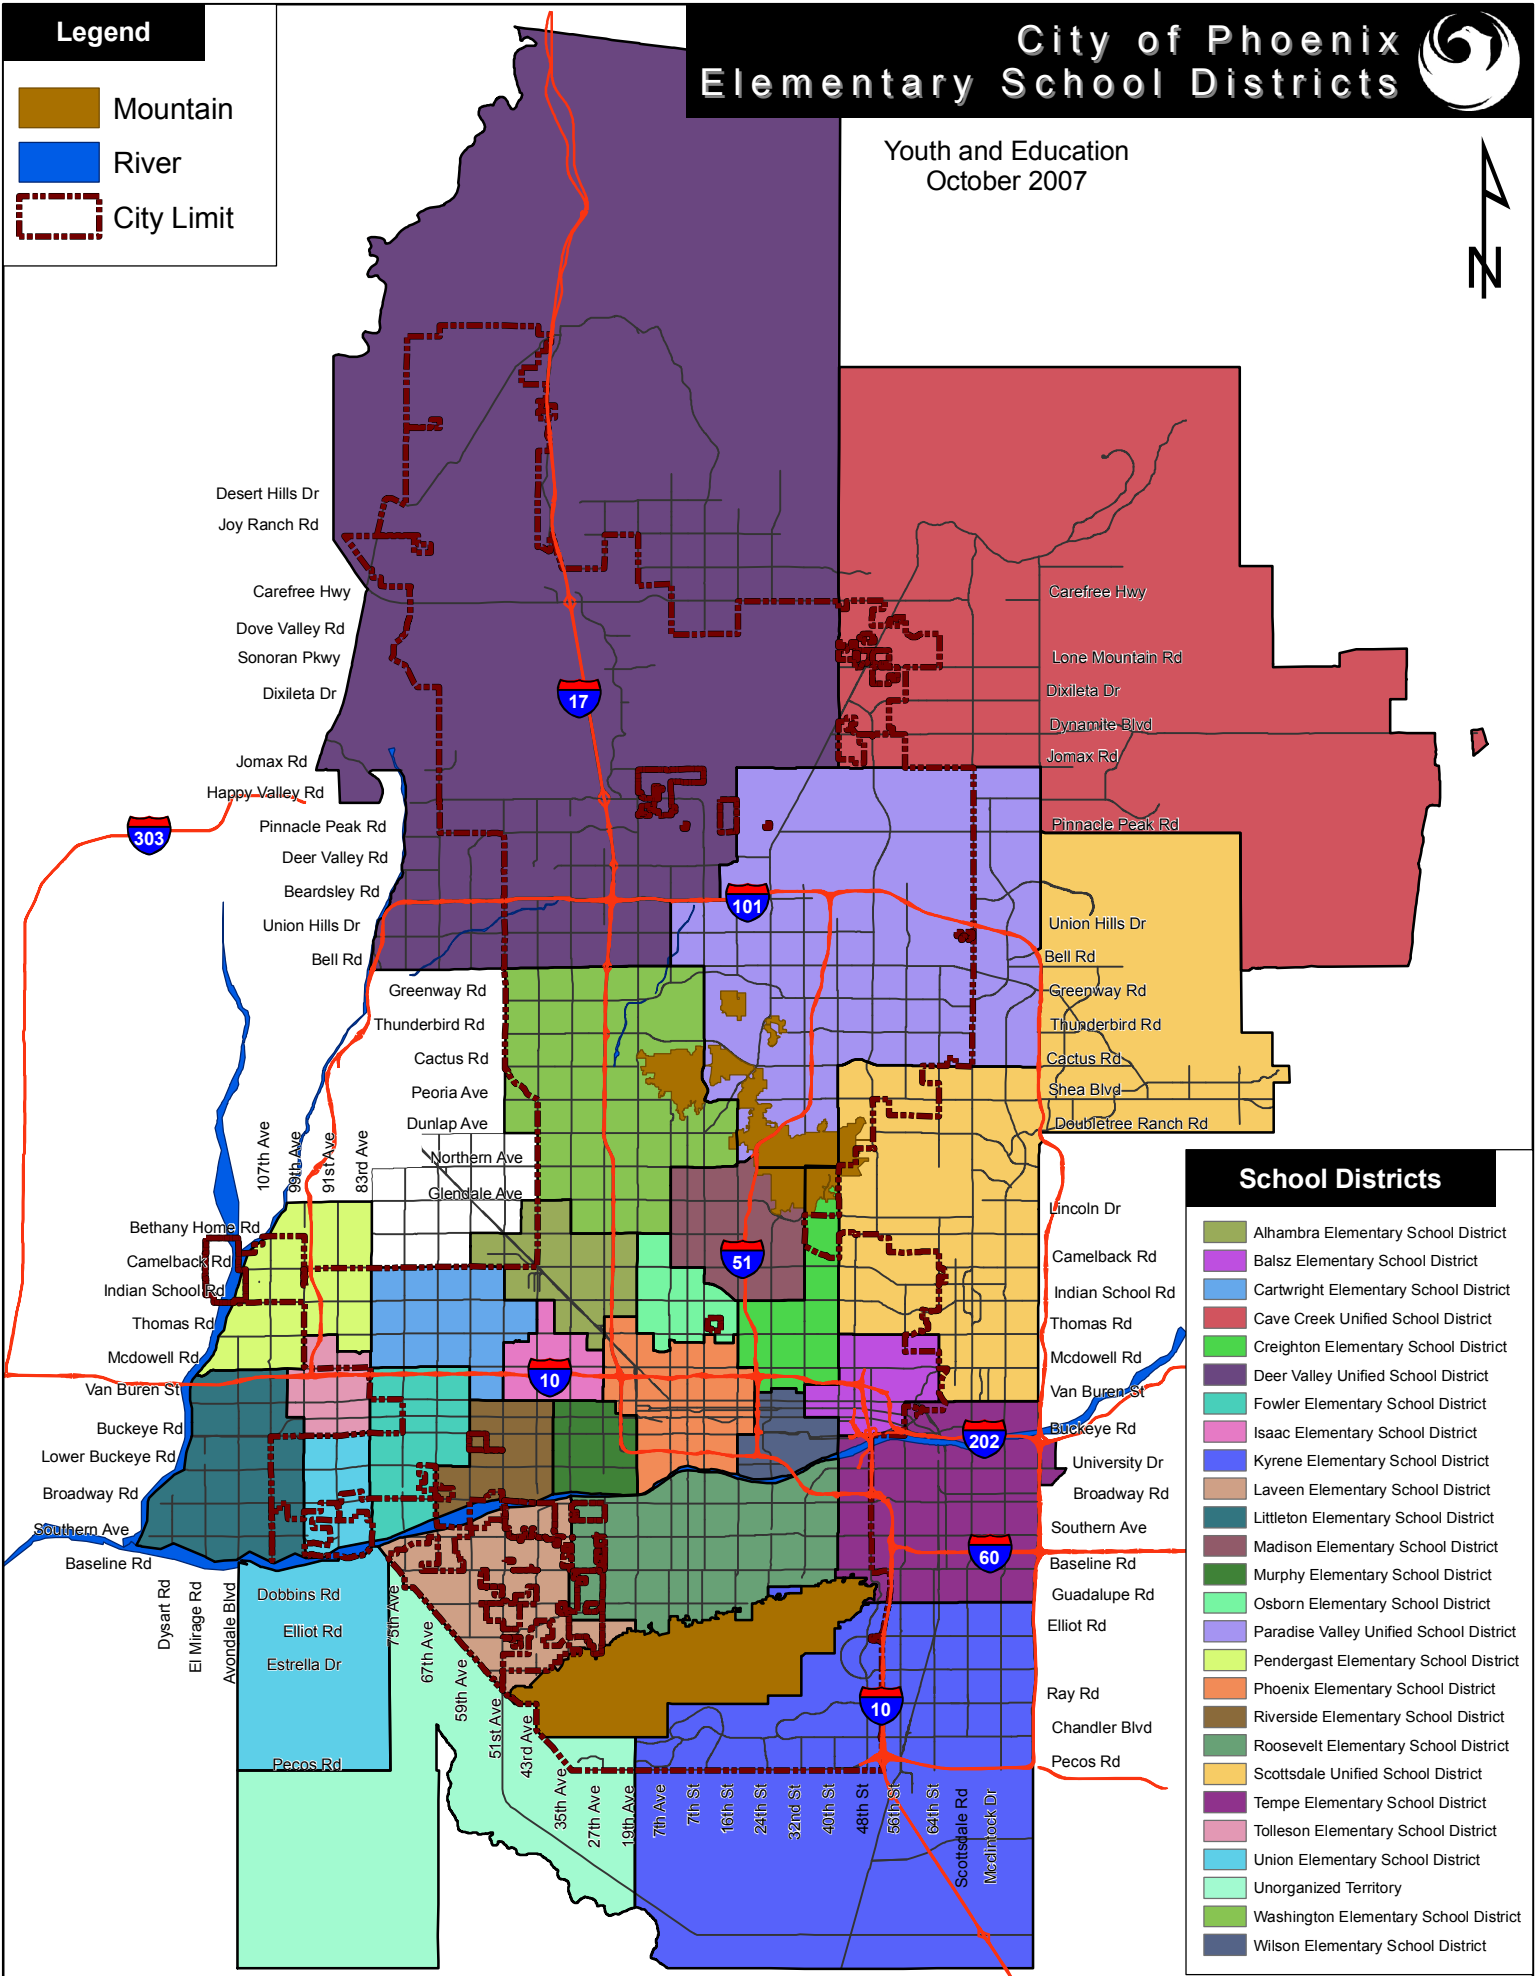

**Legend**

- Mountain
- River
- City Limit

# City of Phoenix Elementary School Districts

Youth and Education  
October 2007

**School Districts**

- Alhambra Elementary School District
- Balsz Elementary School District
- Cartwright Elementary School District
- Cave Creek Unified School District
- Creighton Elementary School District
- Deer Valley Unified School District
- Fowler Elementary School District
- Isaac Elementary School District
- Kyrene Elementary School District
- Laveen Elementary School District
- Littleton Elementary School District
- Madison Elementary School District
- Murphy Elementary School District
- Osborn Elementary School District
- Paradise Valley Unified School District
- Pendergast Elementary School District
- Phoenix Elementary School District
- Riverside Elementary School District
- Roosevelt Elementary School District
- Scottsdale Unified School District
- Tempe Elementary School District
- Tolleson Elementary School District
- Union Elementary School District
- Unorganized Territory
- Washington Elementary School District
- Wilson Elementary School District

0 5 10 20 30 40 Miles